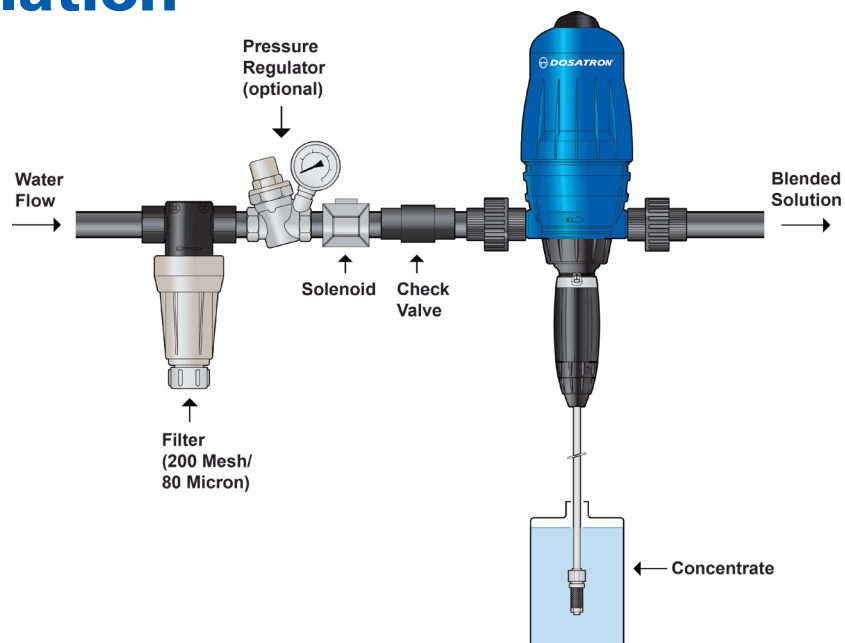

DOSATRON®

WATER POWERED DOSING TECHNOLOGY

14 GPM: D14MZ3000-D - Vehicle Wash

Product Specifications

Call 800-523-8499 to order the Dosatron for your specific application

Dilution Range:	1:3000 to 1:333 (0.03% to 0.3%)
Water Flow Range:	0.05 to 14 GPM
Operating Pressure Range:	4.3 to 85 PSI
Available Housing Materials:	Polypropylene (Standard Blue)
Dimensions:	21" x 6 5/16"
Weight:	6 lbs
Connection Size:	3/4" NPT
Maximum Temperature:	104° F
Included Accessories:	6' clear suction tube, strainer, weight, mounting bracket and operating manual
Recommended Accessories:	IPK34-14 GPM, Bypass - part #: MPDI196

Basic Installation

Dosatron International
2090 Sunnydale Blvd. • Clearwater, FL, USA
800-523-8499 • www.dosatronusa.com

Dosatron International, Inc. is an industry leader in water-powered, proportional chemical injectors. Dosatron products are manufactured according to ISO 9001:2000 and ISO 14001:2004 standards.